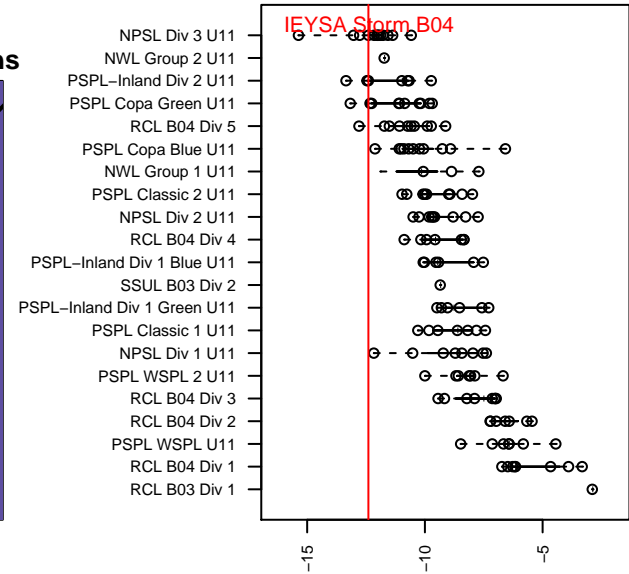

IEYSA Storm B04

Inland Empire YSA
 Cheney, WA
 B04 total strength=9
 attack=0.08 defense=0.05
 fall league = PSPL–Inland Div 2 U11
 spr league = Spr PSPL–Inland Div 2 U11
 notes= Gusky 2015

alt names used:
 IEYSA Storm FC B04 Gusky
 IEYSA Storm FC B04 Guske

Venues played:
 2015 PSPL–Inland Div 2 U11
 2015 Spr PSPL–Inland Div 2 U11

IEYSA Storm B04
 Dots are actual minus expected GF (blue circles) and GA (red triangles).
 Blue line is smoothed change in attack strength. Red is smoothed change in defense strength.

**attack and defense variance (black dot)
relative to other teams
and top 10 in region**

**attack and defense rating
relative to others at age
and all opponents in last 13 months**

Performance relative to 13 month average